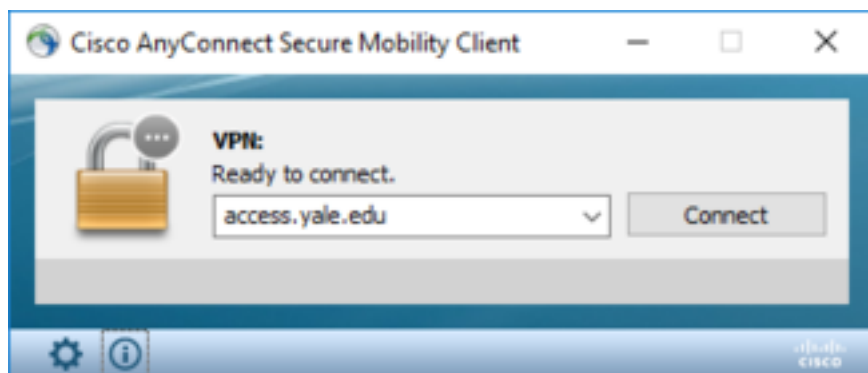

### How do I connect to Yale resources via Yale VPN while off-campus?

Yale Virtual Private Network (VPN) is a way to securely access Yale's restricted services and licensed e-resources (e.g. e-journals such as JAMA, or databases such as ArtSTOR) on the University network from a non-Yale internet source. VPN is also required for remote access to on-campus workstations - via Remote Desktop Protocol (RDP). While VPN provides excellent network security, it should only be used from an appropriately secured computing device.

To connect to VPN do the following:

1. Download and install the free VPN software (Cisco AnyConnect) from the [Yale Software Library](#)
2. Launch AnyConnect to access any Yale resources
3. Enter the address `access.yale.edu` and then click Connect in the AnyConnect window.
4. Enter your NetID and NetID password when prompted.
5. Enter the Multifactor Authentication (MFA) code from the [DUO app](#)